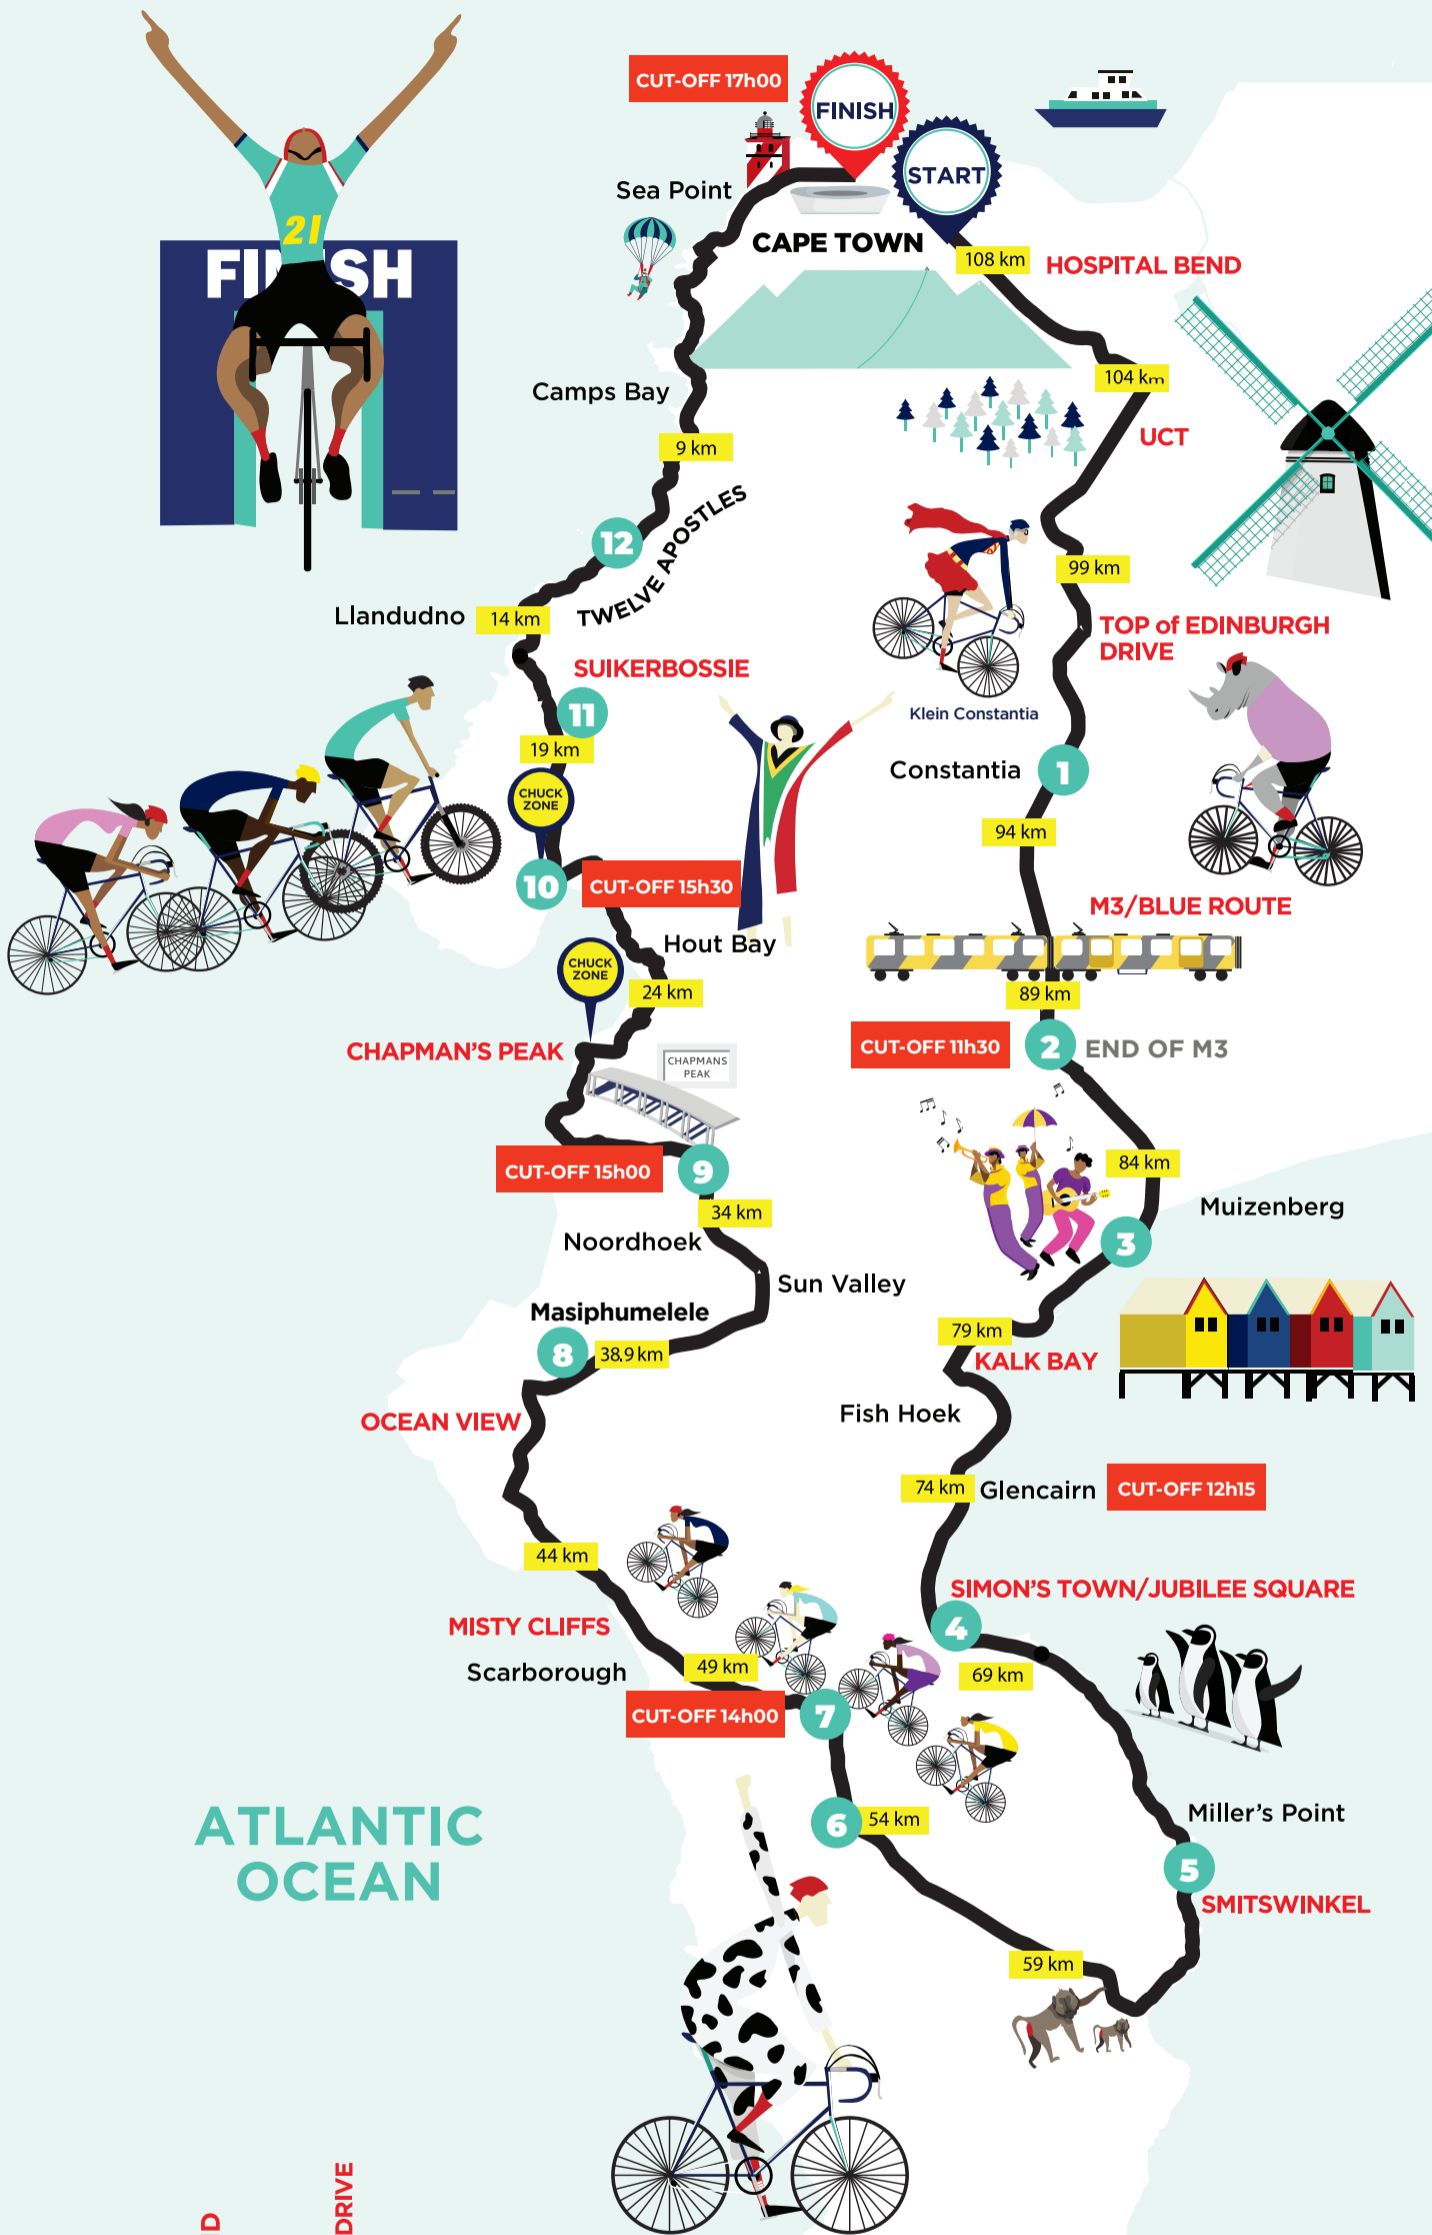

Cape Town Cycle Tour Route Map

CAPE TOWN CYCLE TOUR | **Pick n Pay**

ROTARY • PEDAL POWER ASSOCIATION

Route:

	Kilometres to Go	
1	95.0	Medical Point, Repair Zone
2	88.9	Medical Point, Repair Zone
3	81.6	Medical Point, Repair Zone
4	70.1	Medical Point, Repair Zone, Physio Available
5	62.0	Medical Point, Repair Zone, Physio Available
6	53.9	Medical Point, Repair Zone, Physio Available
7	51.2	Medical Point, Repair Zone, Physio Available
8	38.9	Medical Point, Repair Zone, Physio Available
9	31.4	Medical Point, Repair Zone, Physio Available
10	20.4	Medical Point, Repair Zone, Physio Available
11	18.0	Medical Point, Repair Zone, Physio Available
12	9.9	Medical Point, Repair Zone, Physio Available

Keys:

- Medical Point
- Repair Zone
- Physio Available

Cut-Offs:

- M3/Steenberg 11:30
- Glencairn Express/Blackhill 12:15
- Perdekloof 14:00
- Noordhoek 15:00
- Hout Bay Main Road/Princess Road Circle 15:30
- Finish 17:00